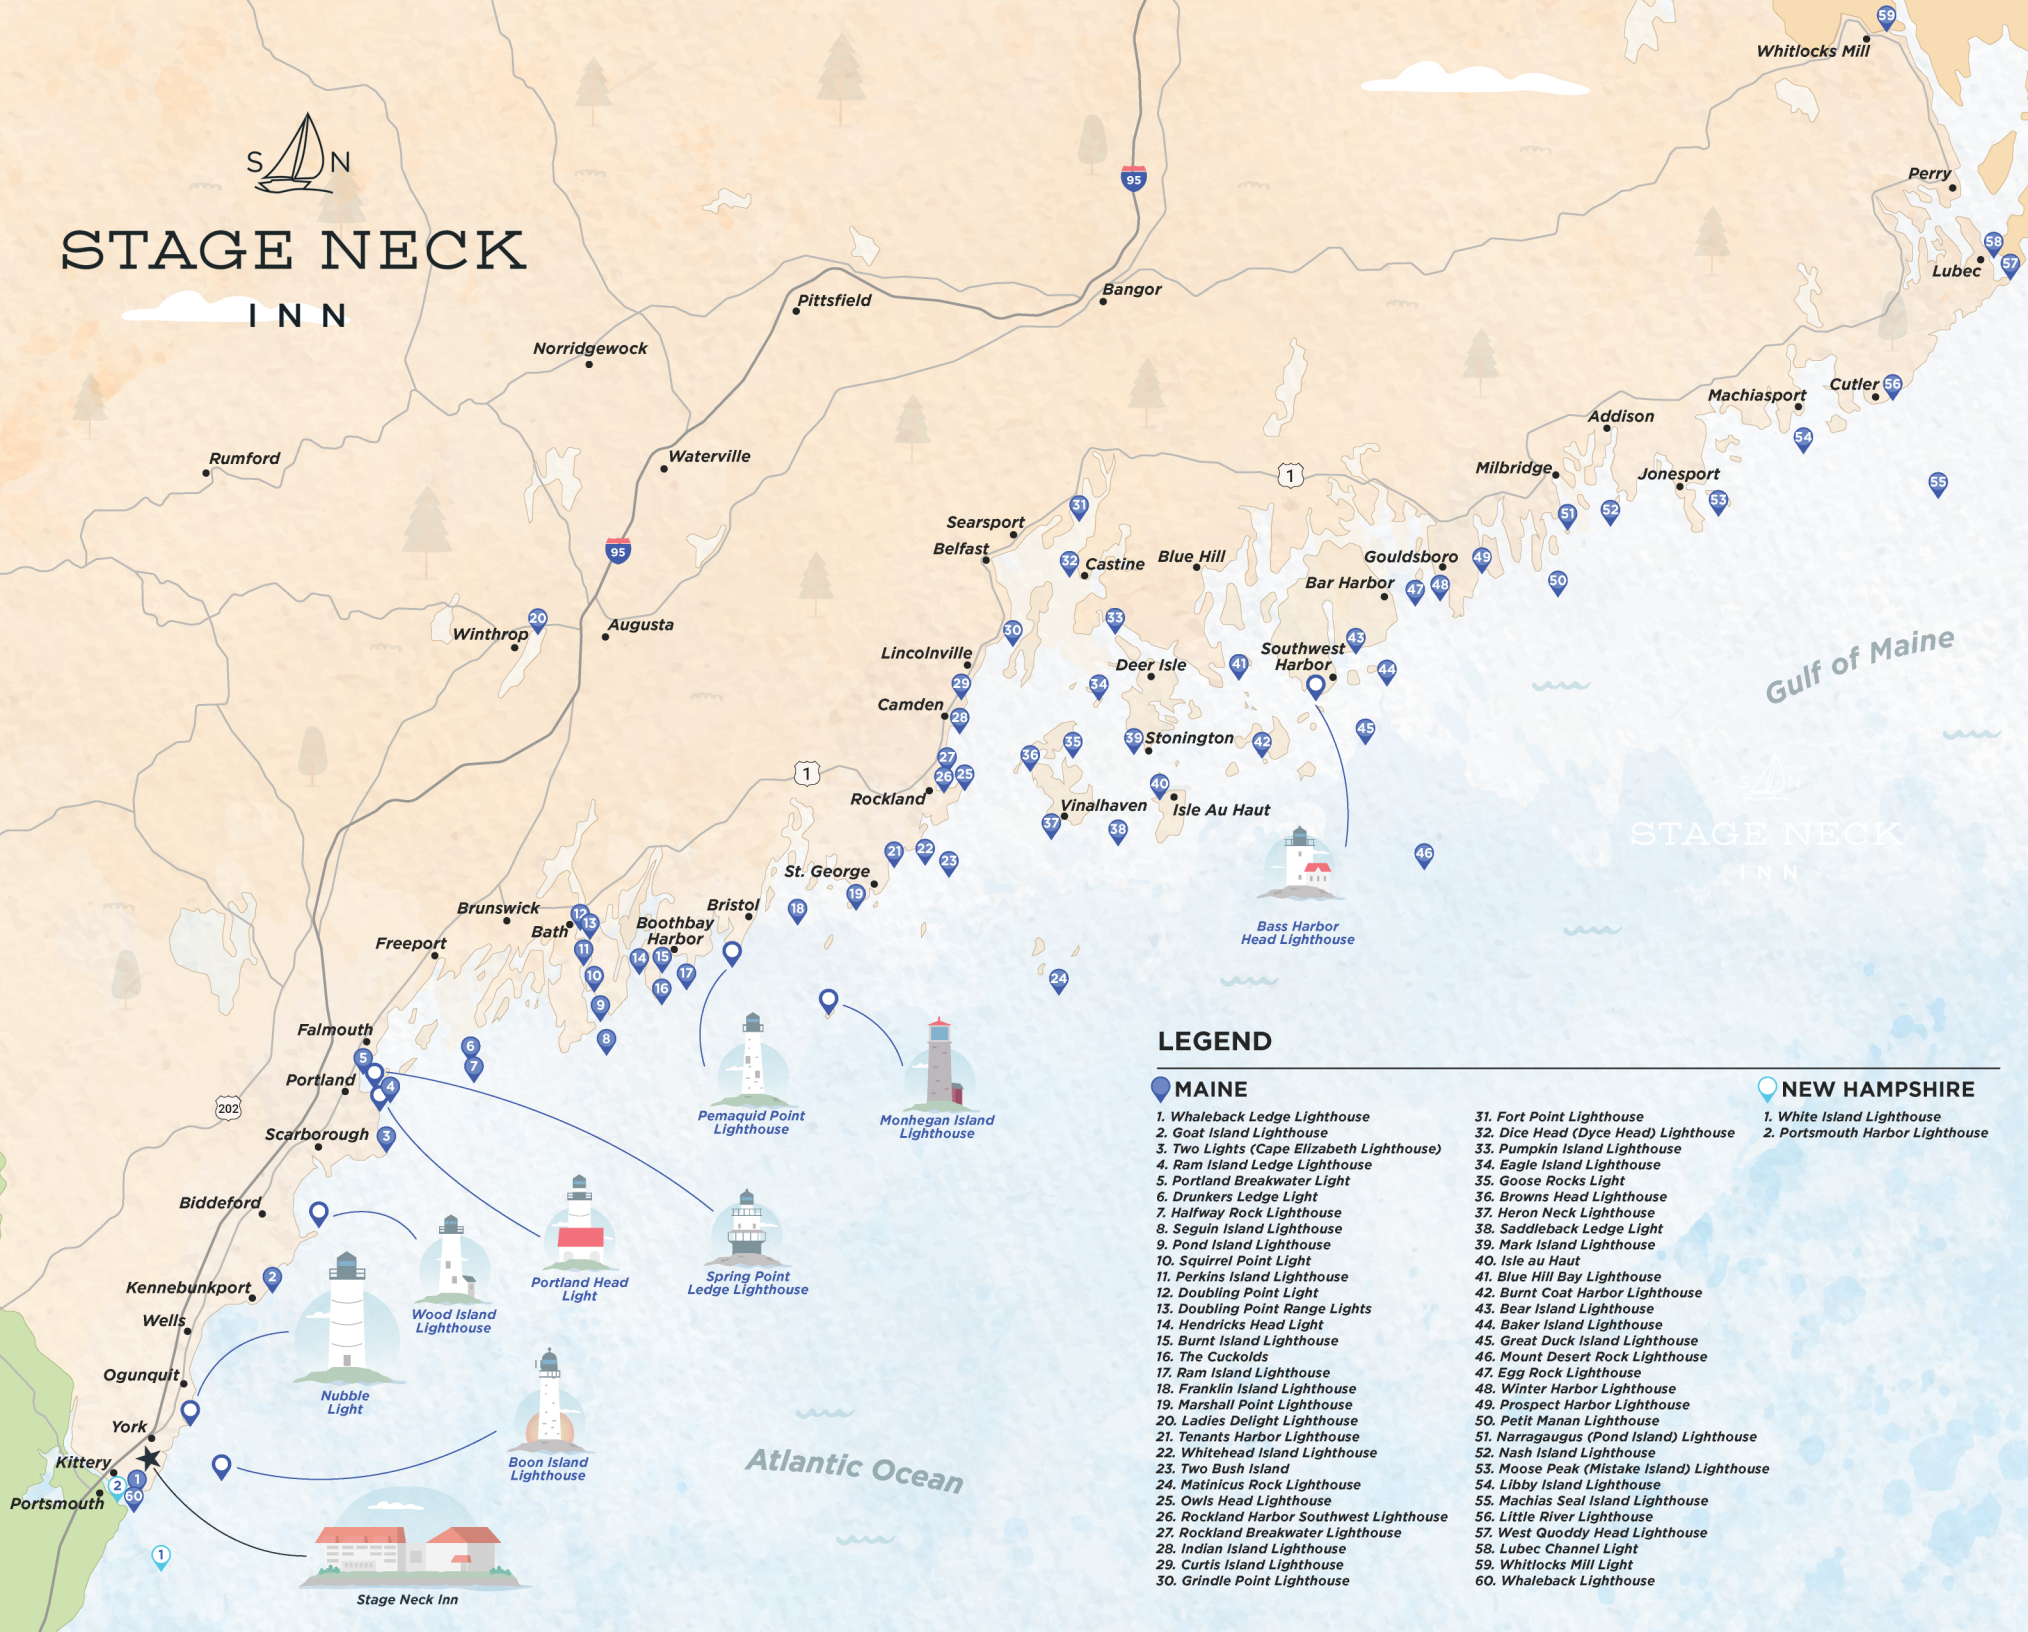

STAGE NECK INN

LEGEND

MAINE

1. Whaleback Ledge Lighthouse
2. Goat Island Lighthouse
3. Two Lights (Cape Elizabeth Lighthouse)
4. Ram Island Ledge Lighthouse
5. Portland Breakwater Light
6. Drunkers Ledge Light
7. Halfway Rock Lighthouse
8. Seguin Island Lighthouse
9. Pond Island Lighthouse
10. Squirrel Point Light
11. Perkins Island Lighthouse
12. Doubling Point Light
13. Doubling Point Range Lights
14. Hendricks Head Light
15. Burnt Island Lighthouse
16. The Cuckolds
17. Ram Island Lighthouse
18. Franklin Island Lighthouse
19. Marshall Point Lighthouse
20. Ladies Delight Lighthouse
21. Tenants Harbor Lighthouse
22. Whitehead Island Lighthouse
23. Two Bush Island
24. Matinicus Rock Lighthouse
25. Owls Head Lighthouse
26. Rockland Harbor Southwest Lighthouse
27. Rockland Breakwater Lighthouse
28. Indian Island Lighthouse
29. Curtis Island Lighthouse
30. Grindle Point Lighthouse

NEW HAMPSHIRE

1. White Island Lighthouse
2. Portsmouth Harbor Lighthouse

31. Fort Point Lighthouse
32. Dice Head (Dyce Head) Lighthouse
33. Pumpkin Island Lighthouse
34. Eagle Island Lighthouse
35. Goose Rocks Light
36. Browns Head Lighthouse
37. Heron Neck Lighthouse
38. Saddleback Ledge Light
39. Mark Island Lighthouse
40. Isle au Haut
41. Blue Hill Bay Lighthouse
42. Burnt Coat Harbor Lighthouse
43. Bear Island Lighthouse
44. Baker Island Lighthouse
45. Great Duck Island Lighthouse
46. Mount Desert Rock Lighthouse
47. Egg Rock Lighthouse
48. Winter Harbor Lighthouse
49. Prospect Harbor Lighthouse
50. Petit Manan Lighthouse
51. Narragausus (Pond Island) Lighthouse
52. Nash Island Lighthouse
53. Moose Peak (Mistake Island) Lighthouse
54. Libby Island Lighthouse
55. Machias Seal Island Lighthouse
56. Little River Lighthouse
57. West Quoddy Head Lighthouse
58. Lubec Channel Light
59. Whitlocks Mill Light
60. Whaleback Lighthouse